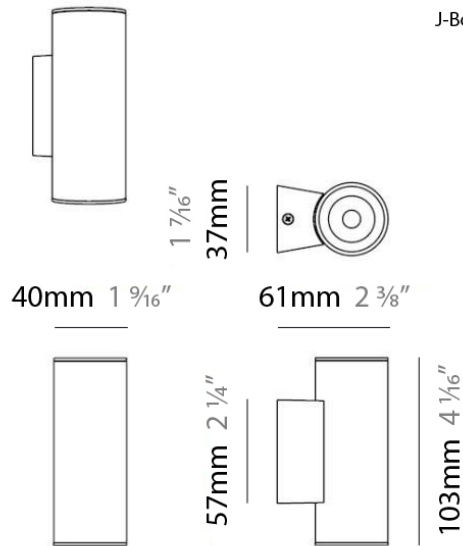

Ø108mm 4 1/4"

J-Box cover plate
Included