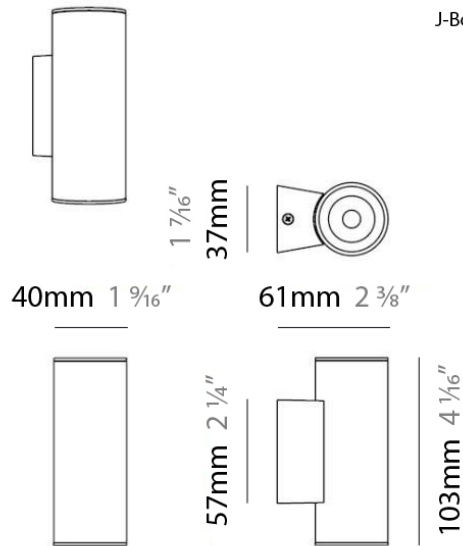

#### PHYSICAL

Diameter (mm): 55  
 Diameter (in): 2 <sup>3</sup>/<sub>16</sub>  
 Height (mm): 160  
 Height (in): 6 <sup>5</sup>/<sub>16</sub>  
 Extension (mm): 160  
 Extension (in): 6 <sup>5</sup>/<sub>16</sub>  
 Weight (kg): 1.4  
 Weight (lbs): 3

#### PHYSICAL

Shape: Cylinder  
 Diameter (mm): 108  
 Diameter (in): 4 1/4  
 Length (mm): 40  
 Length (in): 1 9/16  
 Height (mm): 103  
 Height (in): 4 1/16  
 Extension (mm): 61  
 Extension (in): 2 3/8  
 Light Distribution: Uplight  
 Weight (kg): 1.4  
 Weight (lbs): 3  
 Fixture Finish: Chrome  
 Fixture Material: Metal

#### RATINGS AND CERTIFICATIONS

Certified By: CSA Certified to UL and CSA Standards  
 IP rating: IP20

Ø108mm 4 1/4"

J-Box cover plate  
Included

#### PHYSICAL

Shape: Cylinder  
 Diameter (mm): 108  
 Diameter (in): 4 1/4  
 Length (mm): 40  
 Length (in): 1 9/16  
 Height (mm): 153  
 Height (in): 6  
 Extension (mm): 61  
 Extension (in): 2 3/8  
 Light Distribution: Direct / Indirect  
 Weight (kg): 1.4  
 Weight (lbs): 3  
 Fixture Finish: WHI  
 Fixture Material: Metal