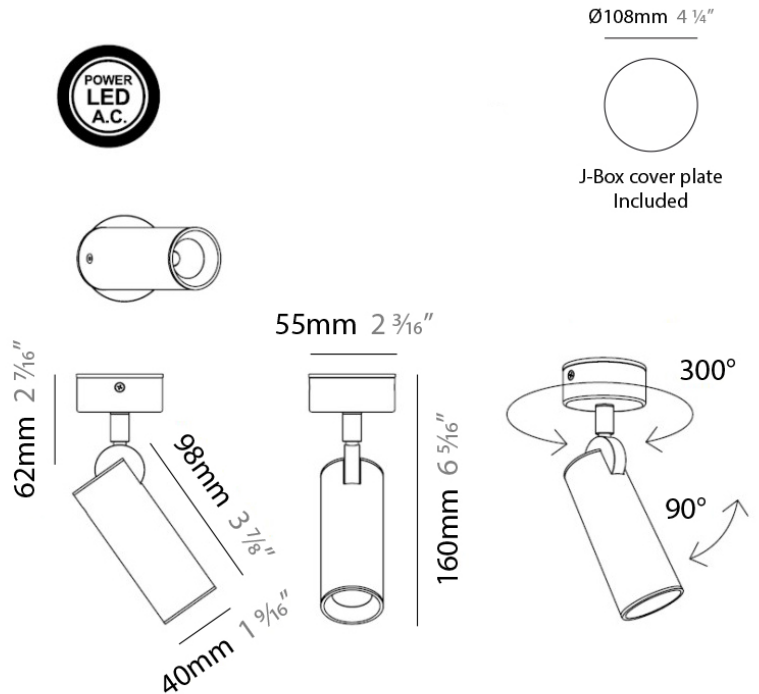

TUB LED SURFACE

D92103

PROJECT	
TYPE	
NOTES	
QUANTITY	
DATE	

GENERAL

Series: Tub LED
 Brand: Milan
 Division: Design
 Mounting Type: Surface
 Mounting Location: Wall / Ceiling
 Subcategory: Spots

PHYSICAL

Diameter (mm): 55
 Diameter (in): 2 ³/₁₆
 Height (mm): 160
 Height (in): 6 ⁵/₁₆
 Extension (mm): 160
 Extension (in): 6 ⁵/₁₆
 Weight (kg): 1.4
 Weight (lbs): 3

PHYSICAL

Shape: Cylinder
Diameter (mm): 40
Diameter (in): 1 9/16
Height (mm): 150
Height (in): 6
Weight (kg): 1.4
Weight (lbs): 3
Fixture Finish: WHI
Fixture Material: Metal

ELECTRICAL

Lamp Type: LED
Input Wattage (W): 4
Max. Wattage Per Lamp (W): 4
Dimming: Electronic Low Voltage Dimming
Input Voltage (V): 120Vac Direct Line
Lamp Voltage (V): 120

PHYSICAL

Shape: Cylinder
 Diameter (mm): 108
 Diameter (in): 4 1/4
 Length (mm): 40
 Length (in): 1 9/16
 Height (mm): 103
 Height (in): 4 1/16
 Extension (mm): 61
 Extension (in): 2 3/8
 Light Distribution: Uplight
 Weight (kg): 1.4
 Weight (lbs): 3
 Fixture Finish: Chrome
 Fixture Material: Metal

TUB LED SURFACE

D93137

GENERAL

Series: Tub LED
 Brand: Milan
 Division: Design
 Mounting Type: Surface
 Mounting Location: Wall
 Subcategory: Up/Down Light

PHYSICAL

Shape: Cylinder
 Diameter (mm): 108
 Diameter (in): 4 1/4
 Length (mm): 40
 Length (in): 1 9/16
 Height (mm): 153
 Height (in): 6
 Extension (mm): 61
 Extension (in): 2 3/8
 Light Distribution: Direct / Indirect
 Weight (kg): 1.4
 Weight (lbs): 3
 Fixture Finish: WHI
 Fixture Material: Metal