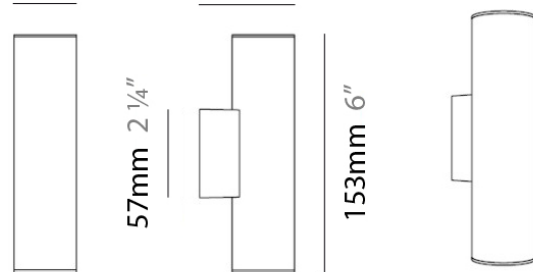

Ø108mm 4 1/4"

J-Box cover plate Included

40mm 1 9/16"   61mm 2 3/8"