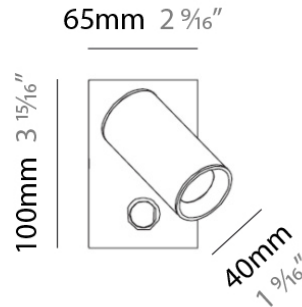

TUB LED SURFACE

D93203

PROJECT	
TYPE	
NOTES	
QUANTITY	
DATE	

GENERAL

Series: Tub LED
Brand: Milan
Division: Design
Mounting Type: Surface
Mounting Location: Wall
Subcategory: Spots

PHYSICAL

Diameter (mm): 40
Diameter (in): 1 ⁹/₁₆
Length (mm): 70
Length (in): 2 ³/₄
Height (mm): 100
Height (in): 3 ¹⁵/₁₆
Extension (mm): 120
Extension (in): 4 ³/₄

ELECTRICAL

Lamp Type: LED
Max. Wattage Per Lamp (W): 4
Dimming: Electronic Low Voltage Dimming
Driver Included: No
Lamp Voltage (V): 120

LED

Number of LEDs: 1
Color Temperature (°K): 2700
Nominal Lumen (lm): 300
CRI: >80 CRI

OPTICAL

RATINGS AND CERTIFICATIONS

Certified By: Certified for North American Standards
IP rating: IP20