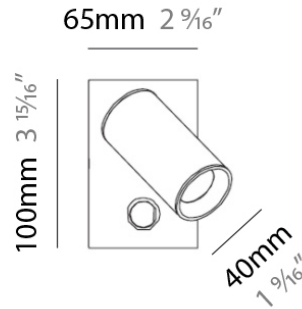

PROJECT	
TYPE	
NOTES	
QUANTITY	
DATE	

TUB LED SURFACE

D93203

GENERAL

Series: Tub LED
Brand: Milan
Division: Design
Mounting Type: Surface
Mounting Location: Wall
Subcategory: Spots

PHYSICAL

Diameter (mm): 40
Diameter (in): 1 ⁹/₁₆
Length (mm): 70
Length (in): 2 ³/₄
Height (mm): 100
Height (in): 3 ¹⁵/₁₆
Extension (mm): 120
Extension (in): 4 ³/₄

ELECTRICAL

Lamp Type: LED
Max. Wattage Per Lamp (W): 4
Dimming: Electronic Low Voltage Dimming
Driver Included: No
Lamp Voltage (V): 120

LED

Number of LEDs: 1
Color Temperature (°K): 2700
Nominal Lumen (lm): 300
CRI: >80 CRI

OPTICAL

RATINGS AND CERTIFICATIONS

Certified By: Certified for North American Standards
IP rating: IP20